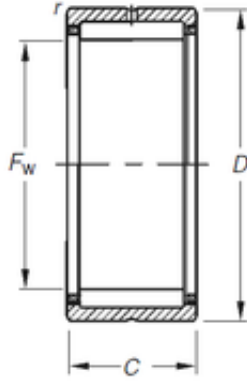

Bearing equipment manufacturing Co., Ltd

Timken RNA6905 needle roller bearings

Bearing No. RNA6905

Size	30x42x30 mm
Bore Diameter	30 mm
Outer Diameter	42 mm
Width	30 mm
d	30 mm
D	42 mm
C	30 mm
r	0,3 mm
Weight	0,127 Kg
Basic dynamic load rating (C)	39,7 kN
Basic static load rating (C0)	59,6 kN
(Grease) Lubrication Speed	15000 r/min

RNA6905 Bearing 2D drawings and 3D CAD models