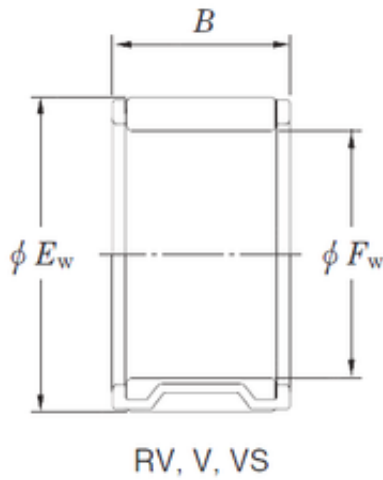

Bearing equipment manufacturing Co., Ltd

KOYO RV243215-4 needle roller bearings

Bearing No. RV243215-4

Size	24x32x15 mm
Bore Diameter	24 mm
Outer Diameter	32 mm
Width	15 mm
F _w	24 mm
E _w	32 mm
B	15 mm
Weight	0,027 Kg
Basic dynamic load rating (C)	20 kN
Basic static load rating (C0)	23,2 kN
(Grease) Lubrication Speed	12000 r/min
(Oil) Lubrication Speed	18000 r/min

RV243215-4 Bearing 2D drawings and 3D CAD models