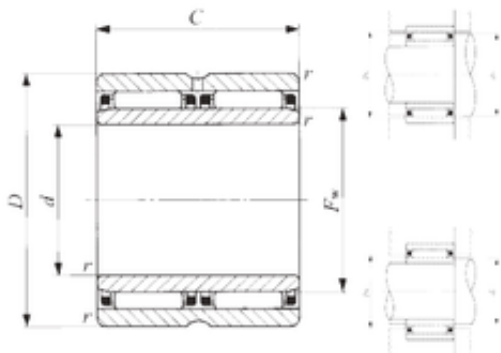

### 25 mm x 42 mm x 32 mm IKO NAFW 254232 needle roller bearings

Bearing No. NAFW 254232

NAFW 254232 Bearing 2D drawings and 3D CAD models

Size	25x42x32 mm
Bore Diameter	25 mm
Outer Diameter	42 mm
Width	32 mm
d	25 mm
Fw	30 mm
D	42 mm
B	32 mm
C	32 mm
r min.	0,3 mm
da min.	27 mm
da max	29 mm
Da max.	40 mm
db	35,4 mm
Db	30,6 mm
Weight	0,186 Kg
Basic dynamic load rating (C)	35,7 kN
Basic static load rating (C0)	56,8 kN
Category	Bearings
Inventory	0.0
Manufacturer Name	IKO
Minimum Buy Quantity	N/A
Weight / Kilogram	0
Product Group	B04144