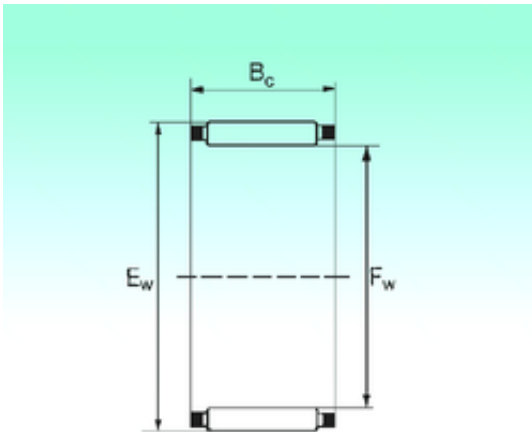

Bearing equipment manufacturing Co., Ltd

NBS K 32x38x26 TN needle roller bearings

Bearing No. K 32x38x26 TN

Bore Diameter	32 mm
Outer Diameter	38 mm
Fw	32 mm
Ew	38 mm
Bc	26 mm
Weight	0,0252 Kg
Basic dynamic load rating (C)	27 kN
Basic static load rating (C0)	46,5 kN

K 32x38x26 TN Bearing 2D drawings and 3D CAD models