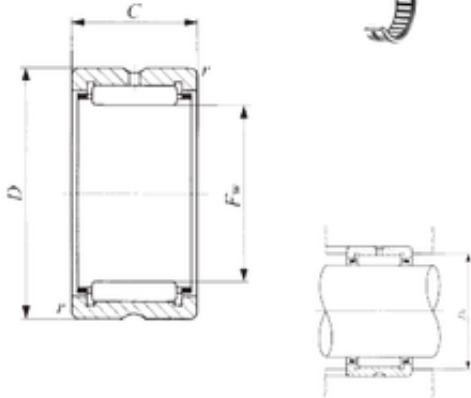

### IKO TAF 71410 needle roller bearings

Bearing No. TAF 71410

TAF 71410 Bearing 2D drawings and 3D CAD models

Size	6x12x12 mm
Bore Diameter	6 mm
Outer Diameter	12 mm
Width	12 mm
Fw	6 mm
D	12 mm
C	12 mm
r min.	0,2 mm
Da max.	10,4 mm
Weight	0,0064 Kg
Basic dynamic load rating (C)	3,44 kN
Basic static load rating (C0)	3,17 kN