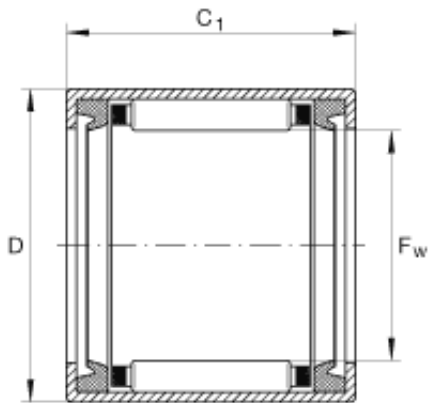

Bearing equipment manufacturing Co., Ltd

INA SCE128-PP needle roller bearings

Bearing No. SCE128-PP

Size	19.05x25.4x12.7 mm
Bore Diameter	19,05 mm
Outer Diameter	25,4 mm
Width	12,7 mm
F_w	3/4 inch
F_w	19,05 mm
D	1 inch
D	25,4 mm
C_1	0,5 inch
C_1	12,7 mm
m	0,029 lbs / Weight
m	13 g / Weight
C_r	1600 lbf / Dynamic load rating (radial)
C_r	7100 N / Dynamic load rating (radial)
C_{Or}	1860 lbf / Static load rating (radial)
C_{Or}	8300 N / Static load rating (radial)
n_G	13100 1/min / Limiting speed
n_B	9800 1/min / Reference speed
Category	Roller Bearings
Inventory	0.0
Manufacturer Name	SCHAEFFLER GROUP

SCE128-PP Bearing 2D drawings and 3D CAD models

Bearing equipment manufacturing Co., Ltd

Minimum Buy Quantity	N/A
Weight / Kilogram	0.013
EAN	4012802069723
Product Group	B04144