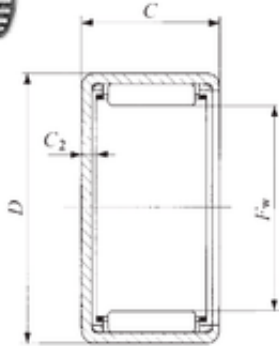

### IKO TLAM 2516 needle roller bearings

Bearing No. TLAM 2516

Size	25x32x16 mm
Bore Diameter	25 mm
Outer Diameter	32 mm
Width	16 mm
Fw	25 mm
D	32 mm
C	16 mm
C2	2,8 mm
Weight	0,0295 Kg
Basic dynamic load rating (C)	12,8 kN
Basic static load rating (C0)	20,5 kN

TLAM 2516 Bearing 2D drawings and 3D CAD models