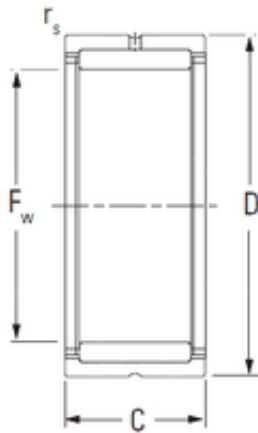

Bearing equipment manufacturing Co., Ltd

KOYO NK29/30 needle roller bearings

Bearing No. NK29/30

Size	29x38x30 mm
Bore Diameter	29 mm
Outer Diameter	38 mm
Width	30 mm
F _w	29 mm
D	38 mm
C	30 mm
r ₅ min.	0,3 mm
Weight	0,09 Kg
Basic dynamic load rating (C)	29,8 kN
Basic static load rating (C ₀)	56,4 kN
(Grease) Lubrication Speed	9700 r/min
Bearing No.	NK29/30
r _s (min)	0.3
C _r	29.8
C _{0r}	56.4
C _u	8.70
Grease lub.	9700
Oil lub.	15000
(Refer.) Mass(kg)	0.090

NK29/30 Bearing 2D drawings and 3D CAD models