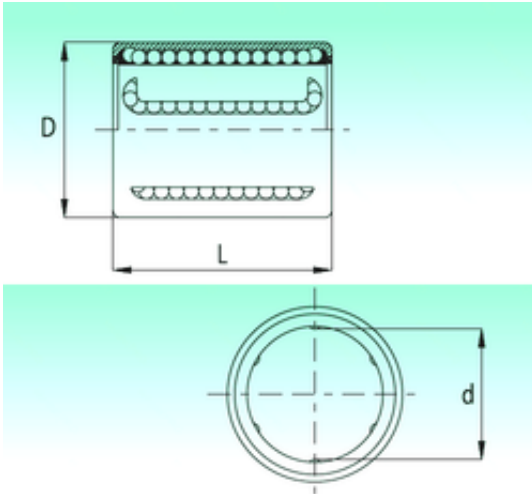

Bearing equipment manufacturing Co., Ltd

NBS KH2540 linear bearings

Bearing No. KH2540

Bore Diameter	25 mm
Outer Diameter	35 mm
d	25 mm
D	35 mm
L	40 mm
Weight	0,066 Kg
Basic dynamic load rating (C)	1,99 kN

KH2540 Bearing 2D drawings and 3D CAD models