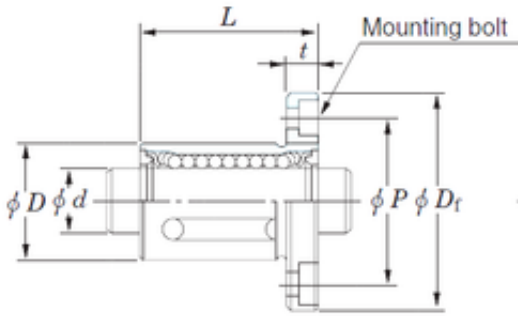

Bearing equipment manufacturing Co., Ltd

KOYO SDMF20MG linear bearings

Bearing No. SDMF20MG

Bore Diameter	20 mm
Outer Diameter	32 mm
Fw	20 mm
D	32 mm
P	43 mm
t	8 mm
D1	54 mm
K	42 mm
L	42 mm
Bolt (G)	M5
Weight	160 Kg
Basic dynamic load rating (C)	590 kN

SDMF20MG Bearing 2D drawings and 3D CAD models