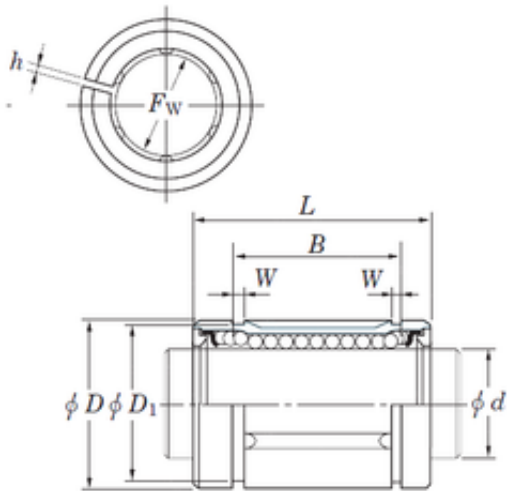

### KOYO SDE8AJMG linear bearings

Bearing No. SDE8AJMG

Size	8x16x16.5 mm
Bore Diameter	8 mm
Outer Diameter	16 mm
Width	16,5 mm
Fw	8 mm
D	16 mm
h	1 mm
B	16,5 mm
D1	15,2 mm
L	25 mm
W	1,1 mm
Weight	0,018 Kg
Basic dynamic load rating (C)	134 kN

SDE8AJMG Bearing 2D drawings and 3D CAD models