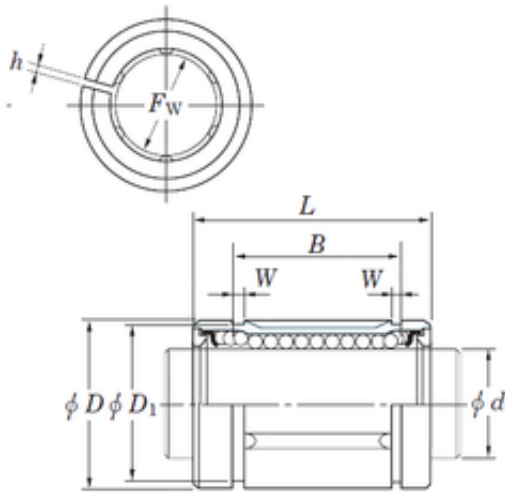

### KOYO SDE8AJMG linear bearings

Bearing No. SDE8AJMG

Size	8x16x16.5 mm
Bore Diameter	8 mm
Outer Diameter	16 mm
Width	16,5 mm
Fw	8 mm
D	16 mm
h	1 mm
B	16,5 mm
D1	15,2 mm
L	25 mm
W	1,1 mm
Weight	0,018 Kg
Basic dynamic load rating (C)	134 kN

SDE8AJMG Bearing 2D drawings and 3D CAD models