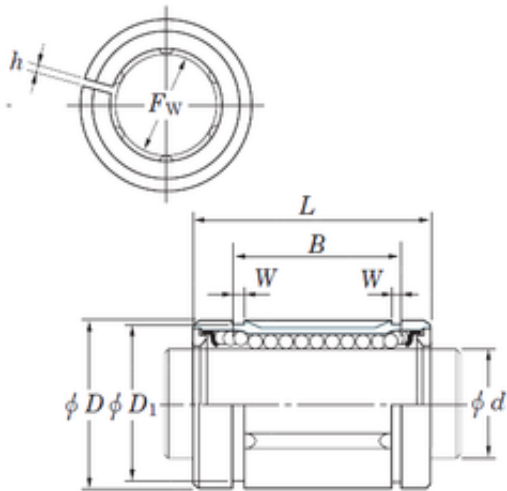

Bearing equipment manufacturing Co., Ltd

KOYO SDM100AJ linear bearings

Bearing No. SDM100AJ

Size	100x150x125.5 mm
Bore Diameter	100 mm
Outer Diameter	150 mm
Width	125,5 mm
Fw	100 mm
D	150 mm
h	3 mm
B	125,5 mm
D1	145 mm
L	175 mm
W	4,15 mm
Weight	8,2 Kg
Basic dynamic load rating (C)	12300 kN

SDM100AJ Bearing 2D drawings and 3D CAD models