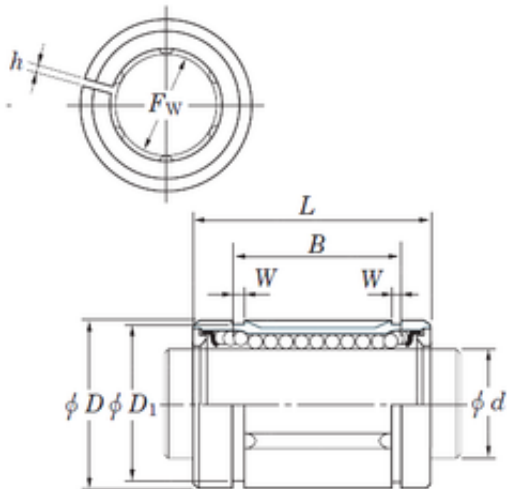

### KOYO SDM120AJ linear bearings

Bearing No. SDM120AJ

Size	120x180x158.6 mm
Bore Diameter	120 mm
Outer Diameter	180 mm
Width	158,6 mm
Fw	120 mm
D	180 mm
h	4 mm
B	158,6 mm
D1	175 mm
L	200 mm
W	4,15 mm
Weight	15,5 Kg
Basic dynamic load rating (C)	22300 kN

SDM120AJ Bearing 2D drawings and 3D CAD models