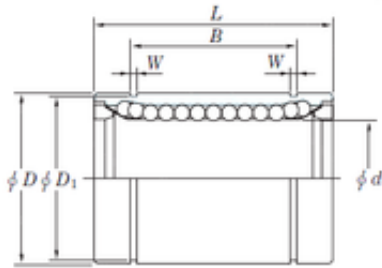

Bearing equipment manufacturing Co., Ltd

16 mm x 28 mm x 26.5 mm KOYO SESDM16
linear bearings

Bearing No. SESDM16

Size	16x28x26.5 mm
Bore Diameter	16 mm
Outer Diameter	28 mm
Width	26.5 mm
d	16 mm
D	28 mm
B	26.5 mm
D1	27 mm
L	37 mm
W	1.6 mm
Basic dynamic load rating (C)	774 kN

SESDM16 Bearing 2D drawings and 3D CAD models