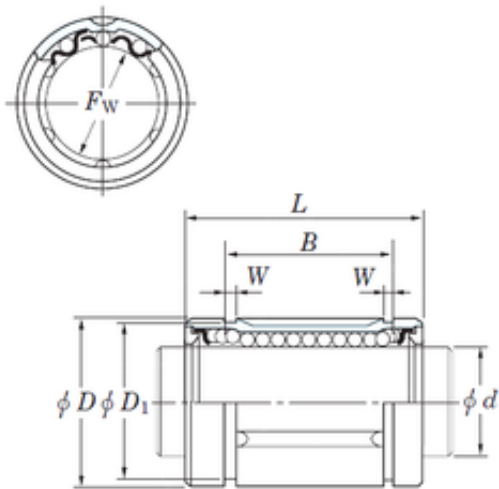

Bearing equipment manufacturing Co., Ltd

KOYO SDM35 linear bearings

Bearing No. SDM35

Size	35x52x49.5 mm
Bore Diameter	35 mm
Outer Diameter	52 mm
Width	49,5 mm
Fw	35 mm
D	52 mm
B	49,5 mm
D1	49 mm
L	70 mm
W	2,1 mm
Weight	0,37 Kg
Basic dynamic load rating (C)	1580 kN

SDM35 Bearing 2D drawings and 3D CAD models