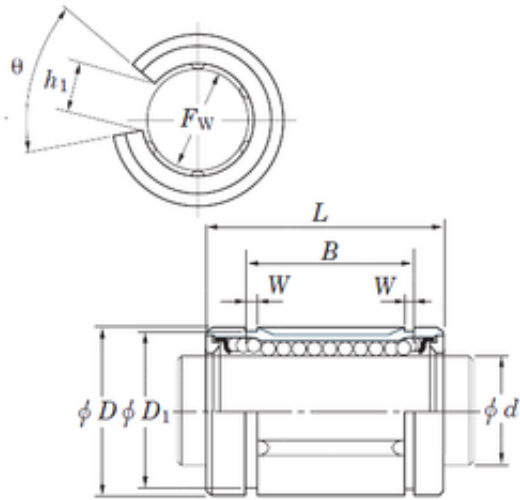

Bearing equipment manufacturing Co., Ltd

KOYO SDE12OP linear bearings

Bearing No. SDE12OP

Bore Diameter	12 mm
Outer Diameter	22 mm
Fw	12 mm
D	22 mm
h	1,5 mm
h1	7,5 mm
B	22,9 mm
D1	21 mm
L	32 mm
W	1,3 mm
Weight	0,042 Kg
Basic dynamic load rating (C)	289 kN

SDE12OP Bearing 2D drawings and 3D CAD models