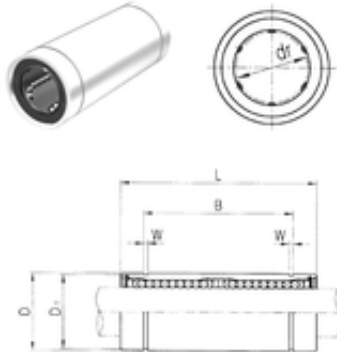

### 50 mm x 80 mm x 148 mm Samick LM50L linear bearings

Bearing No. LM50L

Size	50x80x148 mm
Bore Diameter	50 mm
Outer Diameter	80 mm
Width	148 mm
d	50 mm
D	80 mm
B	148 mm
D1	76,5 mm
L	192 mm
W	2,6 mm
Weight	3,1 Kg
Basic dynamic load rating (C)	6,08 kN

LM50L Bearing 2D drawings and 3D CAD models