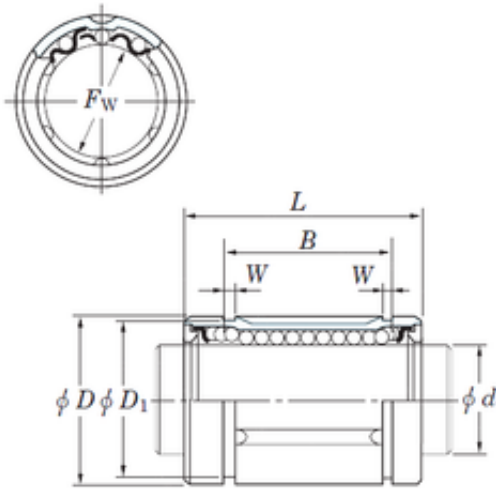

Bearing equipment manufacturing Co., Ltd

KOYO SDM8 linear bearings

Bearing No. SDM8

Size	8x15x17.5 mm
Bore Diameter	8 mm
Outer Diameter	15 mm
Width	17,5 mm
Fw	8 mm
D	15 mm
B	17,5 mm
D1	14,3 mm
L	24 mm
W	1,1 mm
Weight	0,014 Kg
Basic dynamic load rating (C)	122 kN

SDM8 Bearing 2D drawings and 3D CAD models