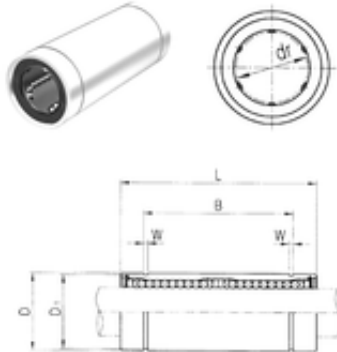

Bearing equipment manufacturing Co., Ltd

12 mm x 21 mm x 46 mm Samick LM12L linear bearings

Bearing No. LM12L

Size	12x21x46 mm
Bore Diameter	12 mm
Outer Diameter	21 mm
Width	46 mm
d	12 mm
D	21 mm
B	46 mm
D1	20 mm
L	57 mm
W	1,3 mm
Weight	0,08 Kg
Basic dynamic load rating (C)	0,65 kN

LM12L Bearing 2D drawings and 3D CAD models