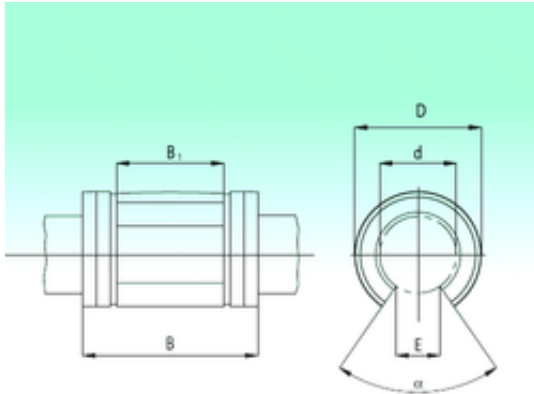

Bearing equipment manufacturing Co., Ltd

16 mm x 26 mm x 36 mm NBS KNO1636 linear bearings

Bearing No. KNO1636

Size	16x26x36 mm
Bore Diameter	16 mm
Outer Diameter	26 mm
Width	36 mm
d	16 mm
D	26 mm
B	36 mm
Angle ()	68 °
B1	22 mm
E	9 mm
Weight	0,022 Kg
Basic dynamic load rating (C)	0,92 kN

KNO1636 Bearing 2D drawings and 3D CAD models