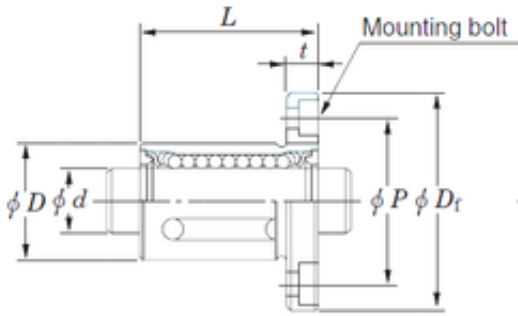

Bearing equipment manufacturing Co., Ltd

KOYO SDMF16MG linear bearings

Bearing No. SDMF16MG

Bore Diameter	16 mm
Outer Diameter	28 mm
Fw	16 mm
D	28 mm
P	38 mm
t	6 mm
D1	48 mm
K	37 mm
L	37 mm
Bolt (G)	M4
Weight	110 Kg
Basic dynamic load rating (C)	480 kN

SDMF16MG Bearing 2D drawings and 3D CAD models