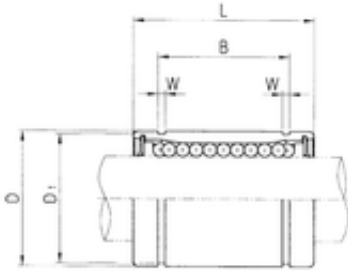

Bearing equipment manufacturing Co., Ltd

13 mm x 23 mm x 23 mm Samick LM13UU
linear bearings

Bearing No. LM13UU

LM13UU Bearing 2D drawings and 3D CAD models

Size	13x23x23 mm
Bore Diameter	13 mm
Outer Diameter	23 mm
Width	23 mm
d	13 mm
D	23 mm
B	23 mm
D1	22 mm
L	32 mm
W	1,3 mm
Weight	0,043 Kg
Basic dynamic load rating (C)	0,5 kN