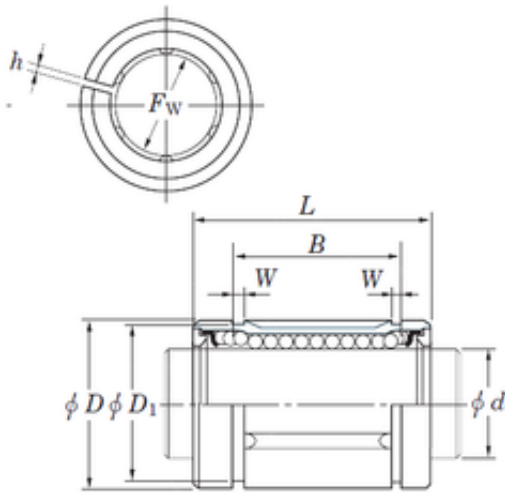

Bearing equipment manufacturing Co., Ltd

KOYO SDM30AJ linear bearings

Bearing No. SDM30AJ

Size	30x45x44.5 mm
Bore Diameter	30 mm
Outer Diameter	45 mm
Width	44,5 mm
Fw	30 mm
D	45 mm
h	2,5 mm
B	44,5 mm
D1	43 mm
L	64 mm
W	1,85 mm
Weight	0,25 Kg
Basic dynamic load rating (C)	1470 kN

SDM30AJ Bearing 2D drawings and 3D CAD models