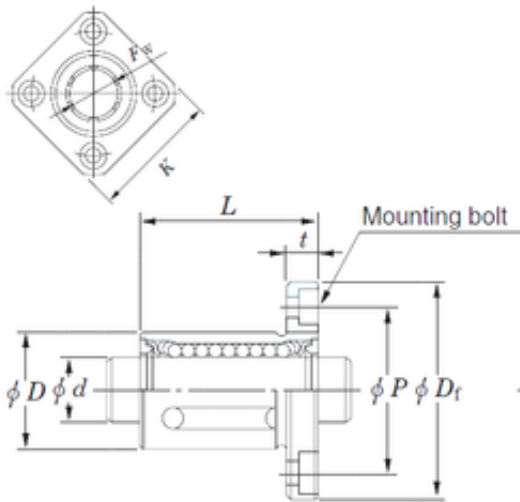

Bearing equipment manufacturing Co., Ltd

KOYO SDM25 linear bearings

Bearing No. SDM25

Bore Diameter	25 mm
Outer Diameter	40 mm
Fw	25 mm
D	40 mm
P	51 mm
t	8 mm
D1	62 mm
K	50 mm
L	59 mm
Bolt (G)	M5
Weight	290 Kg
Basic dynamic load rating (C)	1130 kN

SDMK25 Bearing 2D drawings and 3D CAD models