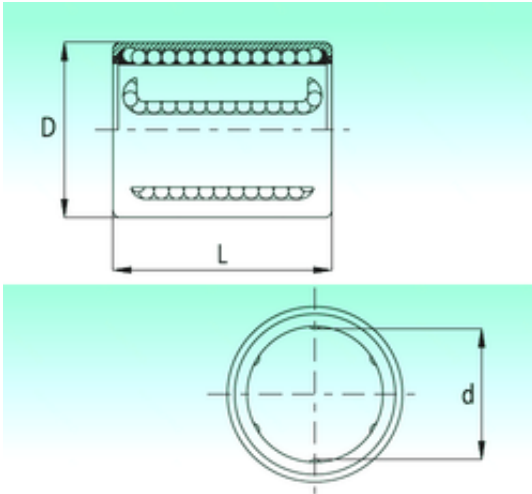

### NBS KH2030-PP linear bearings

Bearing No. KH2030-PP

Bore Diameter	20 mm
Outer Diameter	28 mm
d	20 mm
D	28 mm
L	30 mm
Weight	0,033 Kg
Basic dynamic load rating (C)	0,95 kN

KH2030-PP Bearing 2D drawings and 3D CAD models