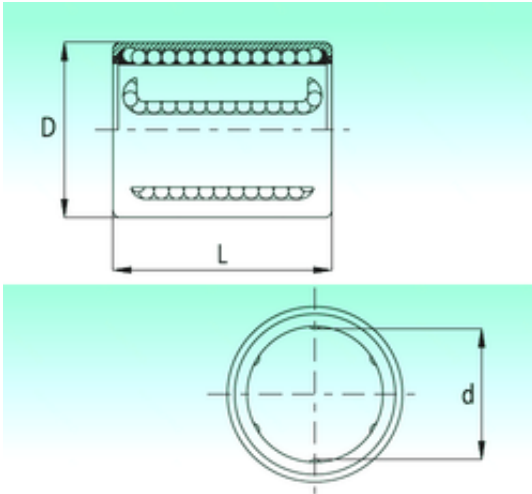

Bearing equipment manufacturing Co., Ltd

NBS KH2030-PP linear bearings

Bearing No. KH2030-PP

Bore Diameter	20 mm
Outer Diameter	28 mm
d	20 mm
D	28 mm
L	30 mm
Weight	0,033 Kg
Basic dynamic load rating (C)	0,95 kN

KH2030-PP Bearing 2D drawings and 3D CAD models