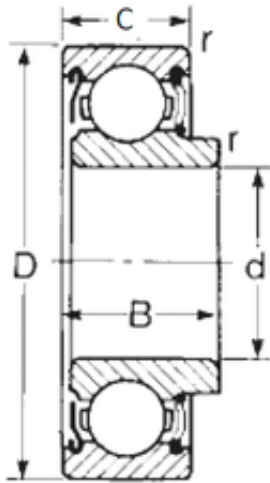

Bearing equipment manufacturing Co., Ltd

45 mm x 100 mm x 30 mm CYSD 87609 deep groove ball bearings

Bearing No. 87609

Size	45x100x30 mm
Bore Diameter	45 mm
Outer Diameter	100 mm
Width	30 mm
d	45 mm
D	100 mm
B	30 mm
C	25 mm
Weight	0,913 Kg
Basic dynamic load rating (C)	52,86 kN

87609 Bearing 2D drawings and 3D CAD models