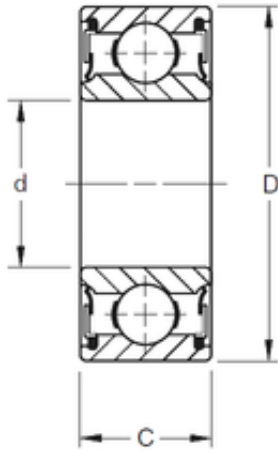

Bearing equipment manufacturing Co., Ltd

20 mm x 52 mm x 22,22 mm Timken W304PP
deep groove ball bearings

Bearing No. W304PP

Size	20x52x22.22 mm
Bore Diameter	20 mm
Outer Diameter	52 mm
Width	22,22 mm
d	20 mm
D	52 mm
B	22,22 mm
C	22,22 mm
Weight	0,213 Kg
Basic dynamic load rating (C)	17,9 kN

W304PP Bearing 2D drawings and 3D CAD models