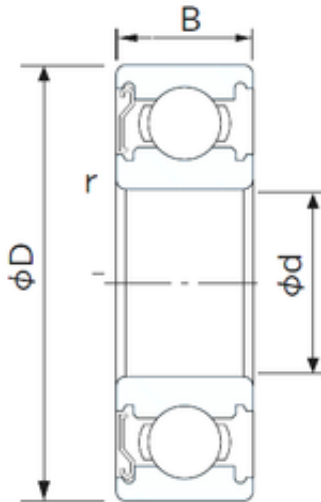

## Bearing equipment manufacturing Co., Ltd

50 mm x 72 mm x 12 mm CYSD 6910-Z deep groove ball bearings

Bearing No. 6910-Z

|                               |             |
|-------------------------------|-------------|
| Size                          | 50x72x12 mm |
| Bore Diameter                 | 50 mm       |
| Outer Diameter                | 72 mm       |
| Width                         | 12 mm       |
| d                             | 50 mm       |
| D                             | 72 mm       |
| B                             | 12 mm       |
| C                             | 12 mm       |
| r min.                        | 0,6 mm      |
| Weight                        | 0,14 Kg     |
| Basic dynamic load rating (C) | 12,8 kN     |

6910-Z Bearing 2D drawings and 3D CAD models