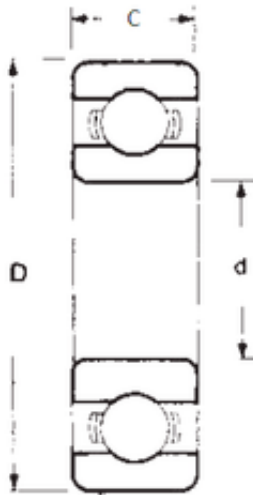

## Bearing equipment manufacturing Co., Ltd

15 mm x 42 mm x 13 mm FBJ 6302 deep groove ball bearings

Bearing No. 6302

Size	15x42x13 mm
Bore Diameter	15 mm
Outer Diameter	42 mm
Width	13 mm
d	15 mm
D	42 mm
B	13 mm
C	13 mm
Weight	0,088 Kg
Basic dynamic load rating (C)	11,4 kN
Basic static load rating (C0)	5,4 kN
(Grease) Lubrication Speed	17500 r/min

6302 Bearing 2D drawings and 3D CAD models