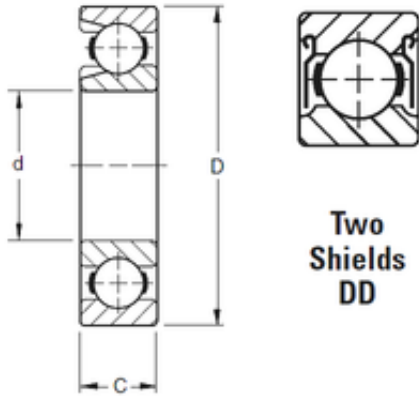

Bearing equipment manufacturing Co., Ltd

55 mm x 120 mm x 29 mm Timken 311WDD
deep groove ball bearings

Bearing No. 311WDD

Size	55x120x29 mm
Bore Diameter	55 mm
Outer Diameter	120 mm
Width	29 mm
d	55 mm
D	120 mm
B	29 mm
C	29 mm
Weight	1,542 Kg
Basic dynamic load rating (C)	106 kN

311WDD Bearing 2D drawings and 3D CAD models