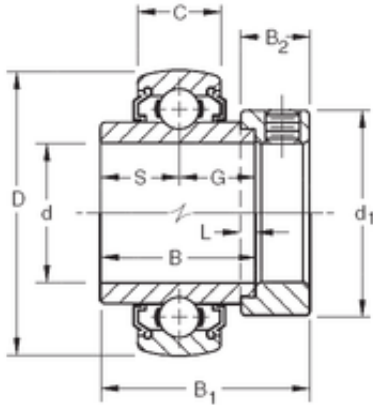

Bearing equipment manufacturing Co., Ltd

34,925 mm x 72 mm x 37,7 mm Timken
1106KLLB deep groove ball bearings

Bearing No. 1106KLLB

Size	34.925x72x37.7 mm
Bore Diameter	34,925 mm
Outer Diameter	72 mm
Width	37,7 mm
d	34,925 mm
D	72 mm
B	37,7 mm
C	17(2) mm
d1	54 mm
B1	51,2 mm
B2	17,46 mm
G	18,85 mm
L	3,97 mm
S	18,85 mm
Weight	0,581 Kg
Basic dynamic load rating (C)	28,5 kN

1106KLLB Bearing 2D drawings and 3D CAD models