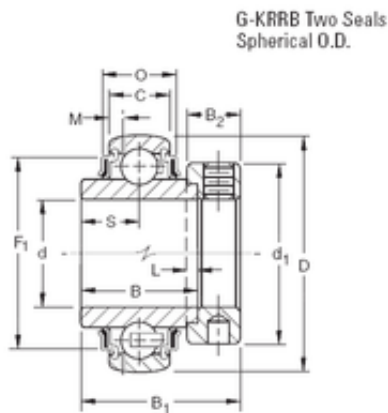

Bearing equipment manufacturing Co., Ltd

74,6125 mm x 130 mm x 74,61 mm Timken
G1215KRRB deep groove ball bearings

Bearing No. G1215KRRB

Size	74.6125x130x74.61 mm
Bore Diameter	74,6125 mm
Outer Diameter	130 mm
Width	74,61 mm
d	74,6125 mm
D	130 mm
B	74,61 mm
C	29 mm
P	38,03 mm
O	113,13 mm
d1	101,6 mm
B1	5,56 mm
B2	23,8 mm
L	6,4 mm
S	37,3 mm
F1	92,1 mm
Weight	2,753 Kg
Basic dynamic load rating (C)	69,5 kN

G1215KRRB Bearing 2D drawings and 3D CAD models