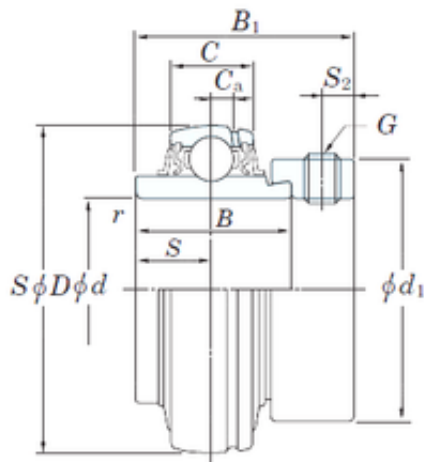

Bearing equipment manufacturing Co., Ltd

65 mm x 120 mm x 68,2 mm KOYO NA213
deep groove ball bearings

Bearing No. NA213

Size	65x120x68.2 mm
Bore Diameter	65 mm
Outer Diameter	120 mm
Width	68,2 mm
d	65 mm
D	120 mm
B	68,2 mm
B1	85,7 mm
C	28 mm
d1	92 mm
r min.	1,5 mm
C	7,5 mm
S	34,1 mm
S2	8,5 mm
Thread (G)	M10 × 1,25
Weight	2,45 Kg
Basic dynamic load rating (C)	57,2 kN
Basic static load rating (C0)	40,1 kN

NA213 Bearing 2D drawings and 3D CAD models