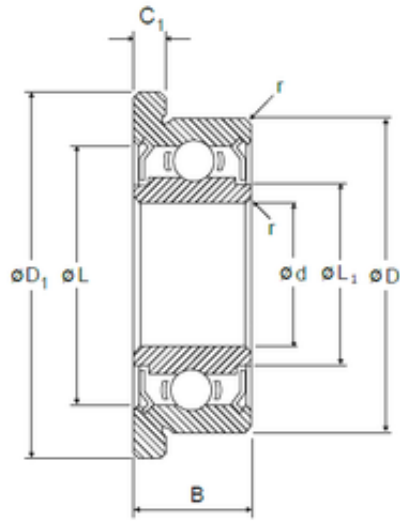

Bearing equipment manufacturing Co., Ltd

2 mm x 6 mm x 3 mm NMB RF-620ZZ deep groove ball bearings

Bearing No. RF-620ZZ

Size	2x6x3 mm
Bore Diameter	2 mm
Outer Diameter	6 mm
Width	3 mm
d	2 mm
D	6 mm
B	3 mm
C	3 mm
r min.	0,15 mm
C1	0,8 mm
D1	7,5 mm
L	5,23 mm
L1	3,1 mm
Basic dynamic load rating (C)	0,33 kN

RF-620ZZ Bearing 2D drawings and 3D CAD models