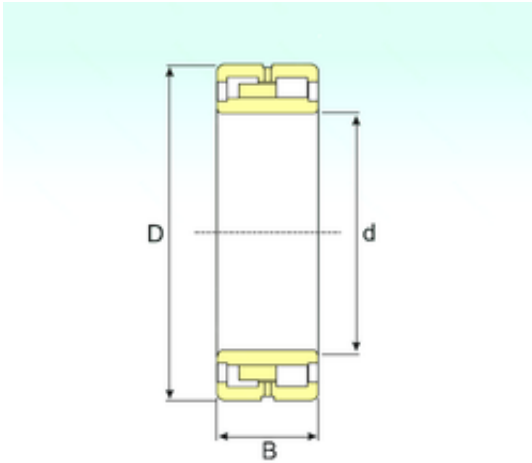

## Bearing equipment manufacturing Co., Ltd

850 mm x 1360 mm x 500 mm ISB NNU 41/850  
M/W33 cylindrical roller bearings

Bearing No. NNU 41/850 M/W33

Size	850x1360x500 mm
Bore Diameter	850 mm
Outer Diameter	1360 mm
Width	500 mm
d	850 mm
D	1360 mm
B	500 mm
C	500 mm
Weight	2900 Kg
Basic dynamic load rating (C)	19404 kN
Basic static load rating (C0)	44100 kN
(Grease) Lubrication Speed	360 r/min