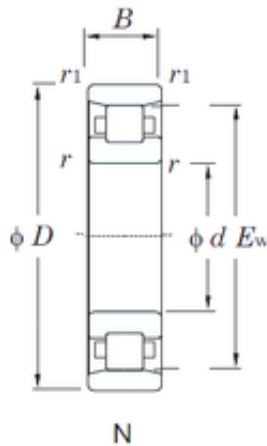

## Bearing equipment manufacturing Co., Ltd

240 mm x 440 mm x 72 mm KOYO N248  
cylindrical roller bearings

Bearing No. N248

Size	240x440x72 mm
Bore Diameter	240 mm
Outer Diameter	440 mm
Width	72 mm
d	240 mm
D	440 mm
Ew	385 mm
B	72 mm
C	72 mm
r min.	4 mm
r1 min.	4 mm
Weight	52.1 Kg
Basic dynamic load rating (C)	949 kN
Basic static load rating (C0)	1340 kN
(Grease) Lubrication Speed	1200 r/min
Bearing No.	N248
r(min)	4
r1(min)	4
Cr	1170
C0r	1340
Cu	150
Grease lub.	1200
Oil lub.	1500
Fw	-
d1	-

N248 Bearing 2D drawings and 3D CAD models