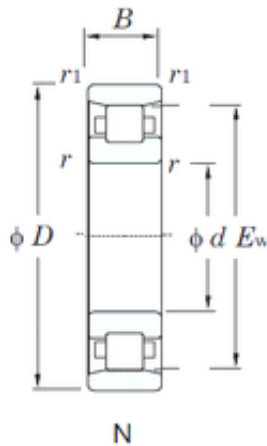

Bearing equipment manufacturing Co., Ltd

240 mm x 440 mm x 72 mm KOYO N248
cylindrical roller bearings

Bearing No. N248

Size	240x440x72 mm
Bore Diameter	240 mm
Outer Diameter	440 mm
Width	72 mm
d	240 mm
D	440 mm
Ew	385 mm
B	72 mm
C	72 mm
r min.	4 mm
r1 min.	4 mm
Weight	52.1 Kg
Basic dynamic load rating (C)	949 kN
Basic static load rating (C0)	1340 kN
(Grease) Lubrication Speed	1200 r/min
Bearing No.	N248
r(min)	4
r1(min)	4
Cr	1170
C0r	1340
Cu	150
Grease lub.	1200
Oil lub.	1500
Fw	-
d1	-

N248 Bearing 2D drawings and 3D CAD models

Bearing equipment manufacturing Co., Ltd

B1	-
B2	-
da(min)	256
db(min)	-
db(max)	-
dc(min)	-
dd(min)	-
Da(max)	-
Db(max)	424
Db(min)	397
ra(max)	3
rb(max)	3
(Refer.)Mass(kg)	50.0