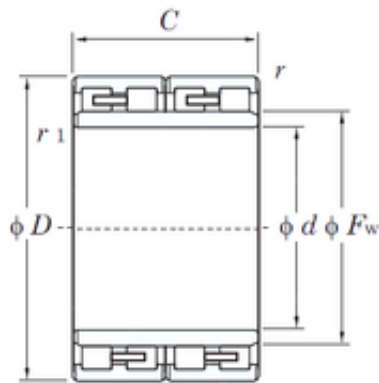

## Bearing equipment manufacturing Co., Ltd

150 mm x 230 mm x 156 mm KOYO 313891-1 cylindrical roller bearings

Bearing No. 313891-1

Size	150x230x156 mm
Bore Diameter	150 mm
Outer Diameter	230 mm
Width	156 mm
d	150 mm
Fw	174 mm
D	230 mm
B	156 mm
C	156 mm
r min.	2 mm
r1 min.	2 mm
Weight	23.8 Kg
Basic dynamic load rating (C)	961 kN
Bearing No.	313891-1
r(min)	2
Cr	1030
C0r	1810
Cu	238
r1(min)	2
da(min)	160
Da(max)	220
Da(min)	210
ra(max)	2
rb(max)	2
(Refer.)Mass(kg)	23.8

313891-1 Bearing 2D drawings and 3D CAD models