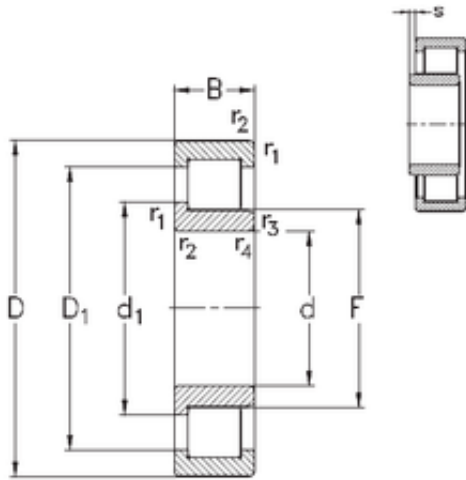

## Bearing equipment manufacturing Co., Ltd

130 mm x 230 mm x 40 mm NKE NJ226-E-M6 cylindrical roller bearings

Bearing No. NJ226-E-M6

Size	130x230x40 mm
Bore Diameter	130 mm
Outer Diameter	230 mm
Width	40 mm
d	130 mm
F	153,5 mm
D	230 mm
B	40 mm
C	40 mm
r1 min.	3 mm
r2 min.	3 mm
r3 min.	3 mm
r4 min.	3 mm
S	1,2 mm
Weight	6,5 Kg
Basic dynamic load rating (C)	406 kN
Basic static load rating (C0)	456 kN

NJ226-E-M6 Bearing 2D drawings and 3D CAD models