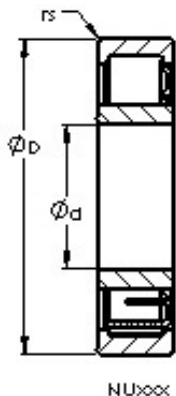

### AST NU2215 EM cylindrical roller bearings

Bearing No. NU2215 EM

Size	75x130x31 mm
Bore Diameter	75 mm
Outer Diameter	130 mm
Width	31 mm
Bearing Type	NU
Bore Dia (d)	75.0000
Outer Dia (D)	130.0000
Width (B)	31.0000
Radius (min) (rs)	1.500
Dynamic Load Rating (Cr)	151,000
Static Load Rating (Cor)	190,000
Max Speed (Grease) (X1000 RPM)	4
Max Speed (Oil) (X1000 RPM)	5
Max. Shaft Shoulder Dia. Inner (Li)	88.5
Min. Housing Shoulder Dia., Outer (Lo)	118.5
Weight (g)	1,797.00
Precision	RBEC 1
Standard Clearance	C0
Material	52100 Chrome steel, or equivalent