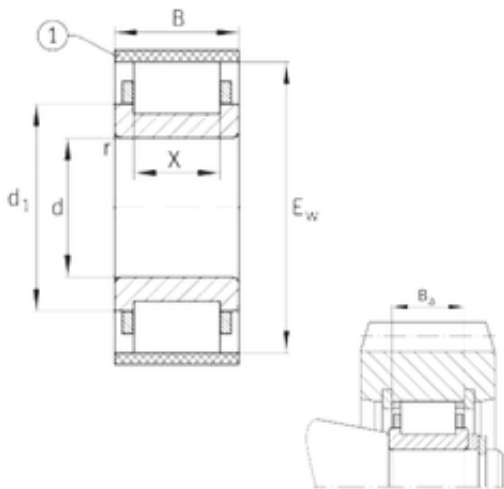

## Bearing equipment manufacturing Co., Ltd

RN2226-E-MPBX Bearing 2D drawings and 3D CAD models

### FAG RN2226-E-MPBX cylindrical roller bearings

Bearing No. RN2226-E-MPBX

Size	130x209.5x64 mm
Bore Diameter	130 mm
Outer Diameter	209,5 mm
Width	64 mm
d	130 mm
Ew	209,5 mm
B	64 mm
Ba	60,7 mm
X	44 mm
d1	164 mm
r min.	3 mm
Weight	7,6 Kg
Basic dynamic load rating (C)	620 kN
Basic static load rating (C0)	735 kN